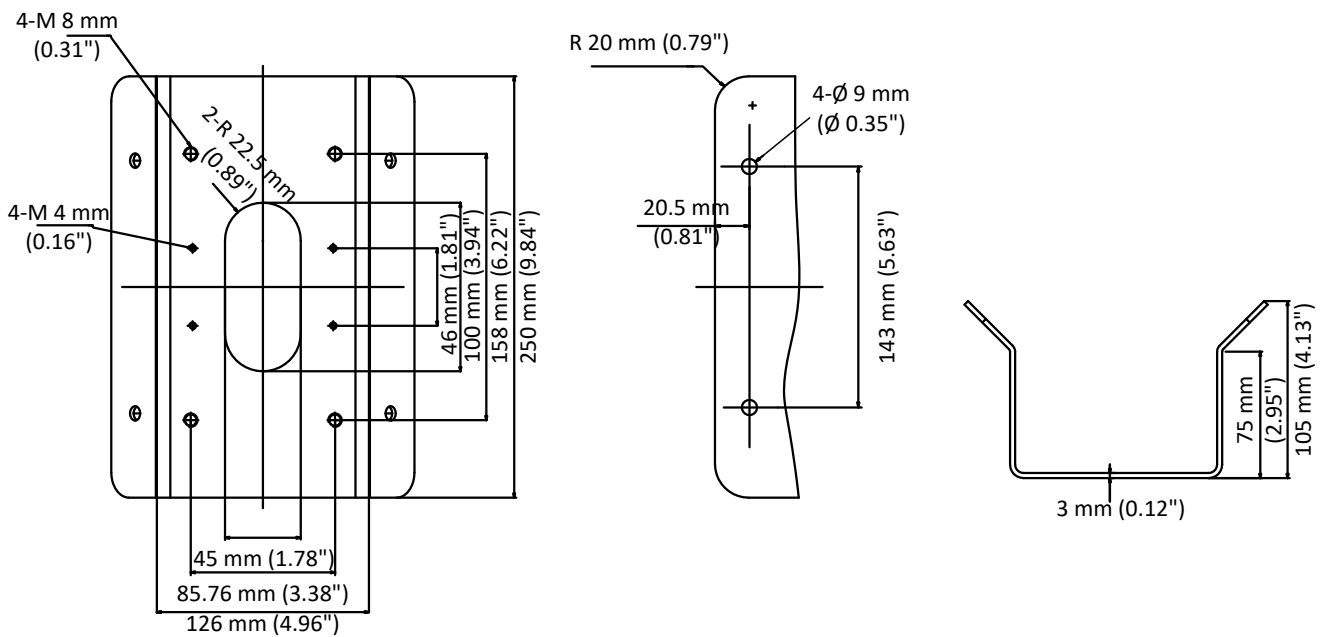

DS-1476ZJ-SUS

Corner Mount

Feature

- Stainless steel material with surface spray treatment
- Extends camera's field of view

Dimension

Available Model

DS-1476ZJ-SUS

Parameter

Model	DS-1476ZJ-SUS
Parameters	Corner Mount
Appearance	Hikvision White
Material	Stainless Steel
Dimension	250 mm × 126 mm × 105 mm (9.84" × 4.96" × 4.13")
Weight	2280 g (5.03 lb.)

Note

- Waterproof rubber is necessary for the outdoor application.
- The wall must be capable of supporting at least 3 times as much as the total weight of the camera and the mount.
- The mount's maximum load capacity is 10 Kg (22 lb.).